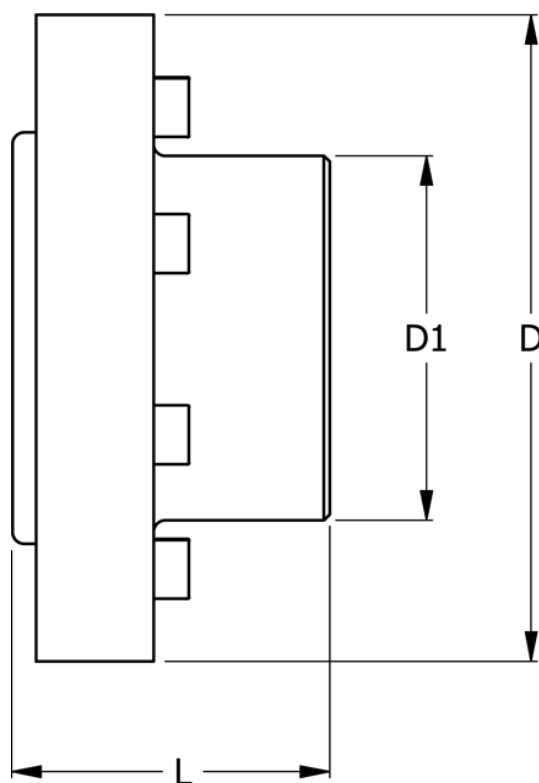

Article number: 330616005

Description: Coupling N-Eupex str. 160
Part 5 (incl. bolts) without bore

Measures

D	= 160
D1	= 108
L	= 70
Max bore	= 65
Torque (N m)	= 560